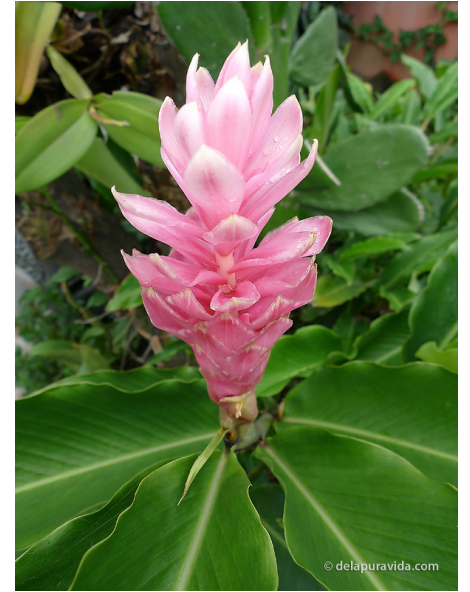

Jungle Flowers